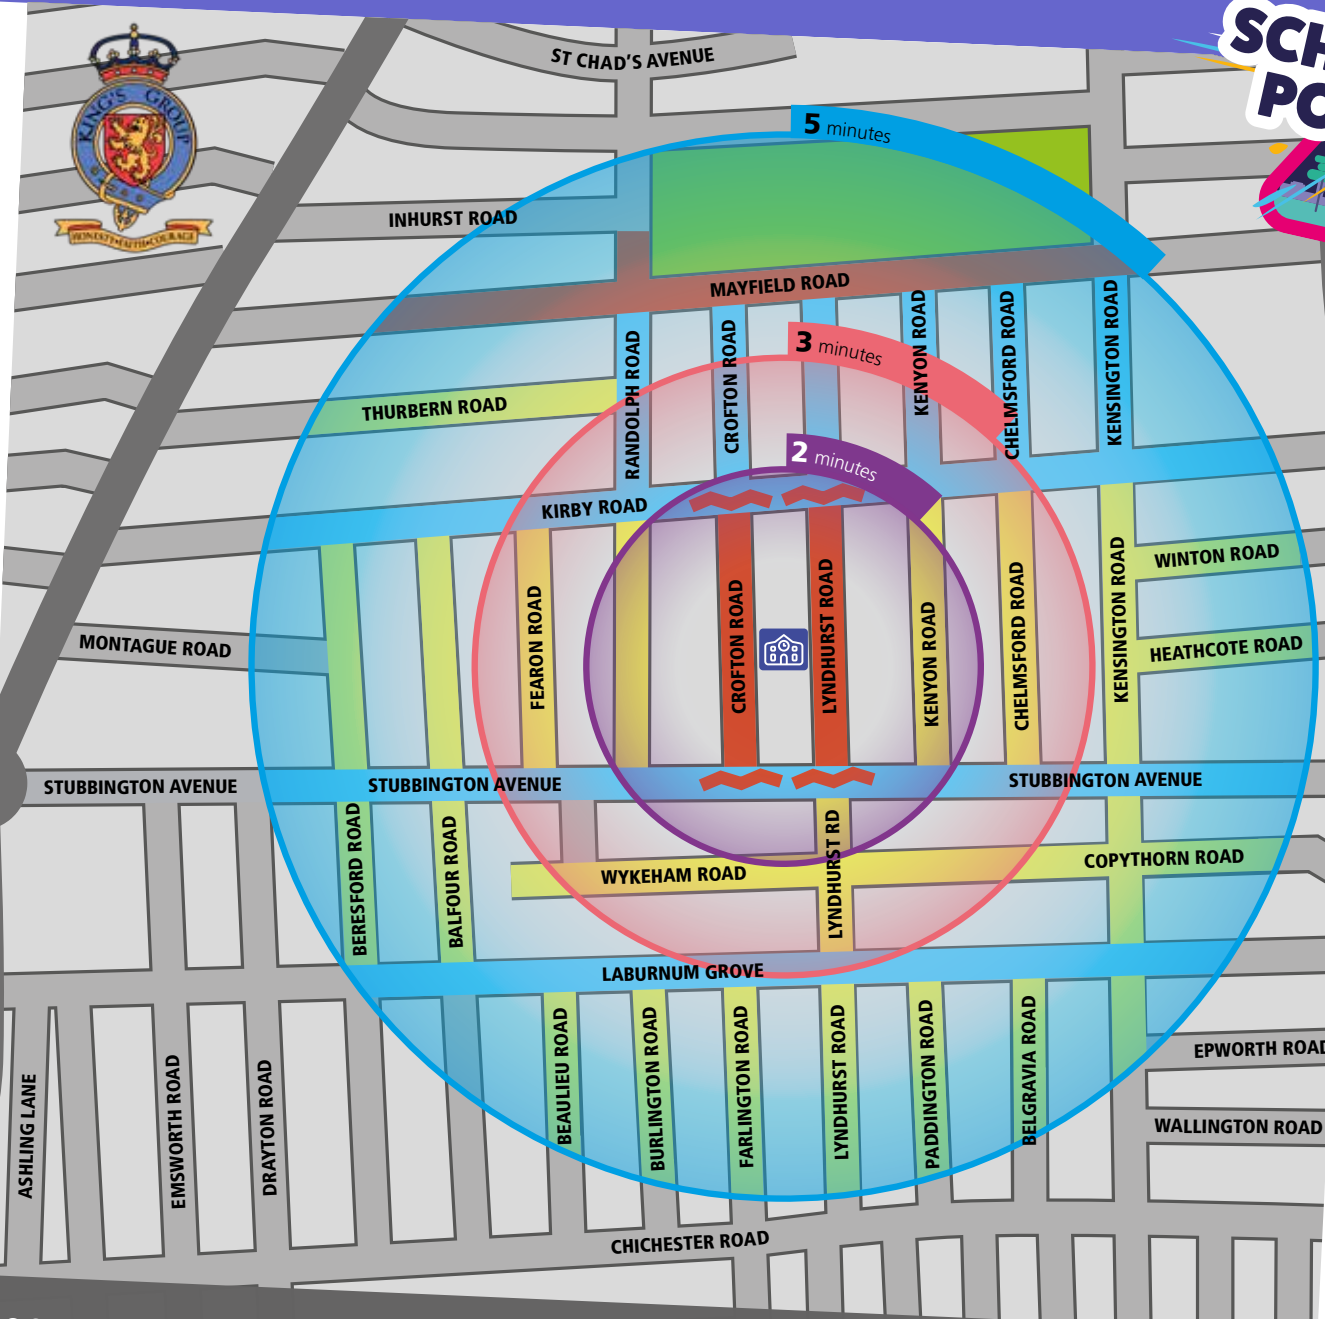

PARK & STOMP

King's Academy College Park

Our School Street will reduce traffic around the school by restricting vehicles at drop-off and pick-up times. This will help you, your children and local residents enjoy safer, healthier, quieter routes with cleaner air.

During the School Street, Lyndhurst Road and Crofton Road, between Kirby Road and Stubbington Avenue, will be restricted to essential, emergency, pre-arranged and residential vehicles.

Please walk, cycle or scoot to school. If you need to drive, please 'Park & Stomp' further from school and walk the rest of the way. The map indicates roughly how far to walk within the marked areas. Please park responsibly and always consider access for local residents.

-  **NO PARKING**
-  **LIMITED PARKING**
-  **PARKING**

Road Closures:
Lyndhurst Road and Crofton Road, between Kirby Road and Stubbington Avenue
8.15am - 9am and
2.45pm - 3.30pm